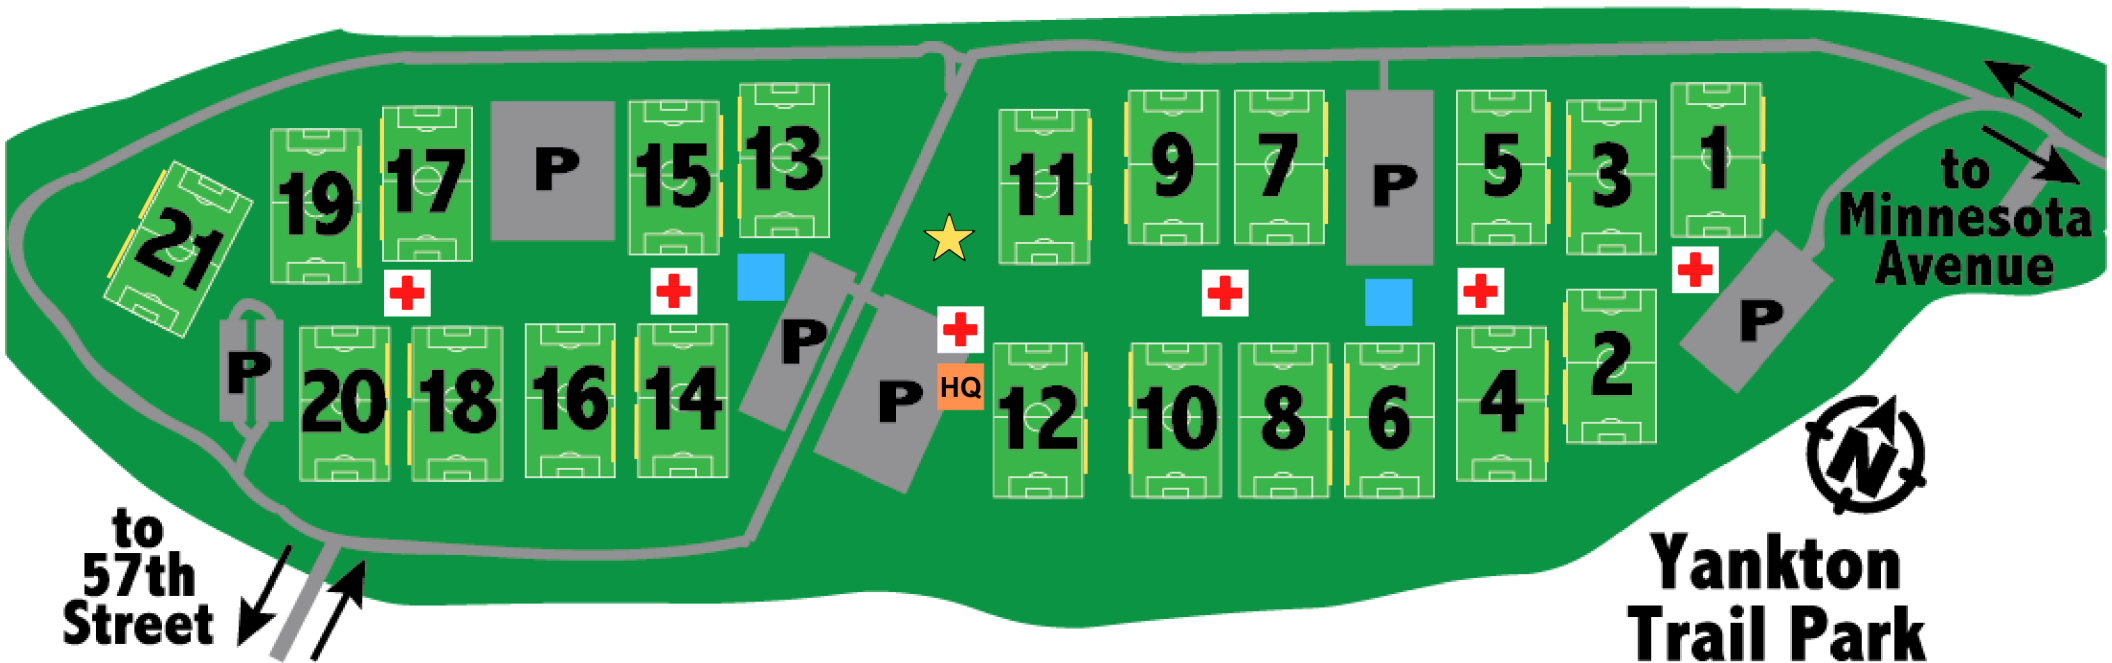

I-229

Yankton Trail Park

3901 S. Minnesota Ave, Sioux Falls, SD

#CLAIMTHECUP

Headquarters

Medical

Merchandise

Awards Area