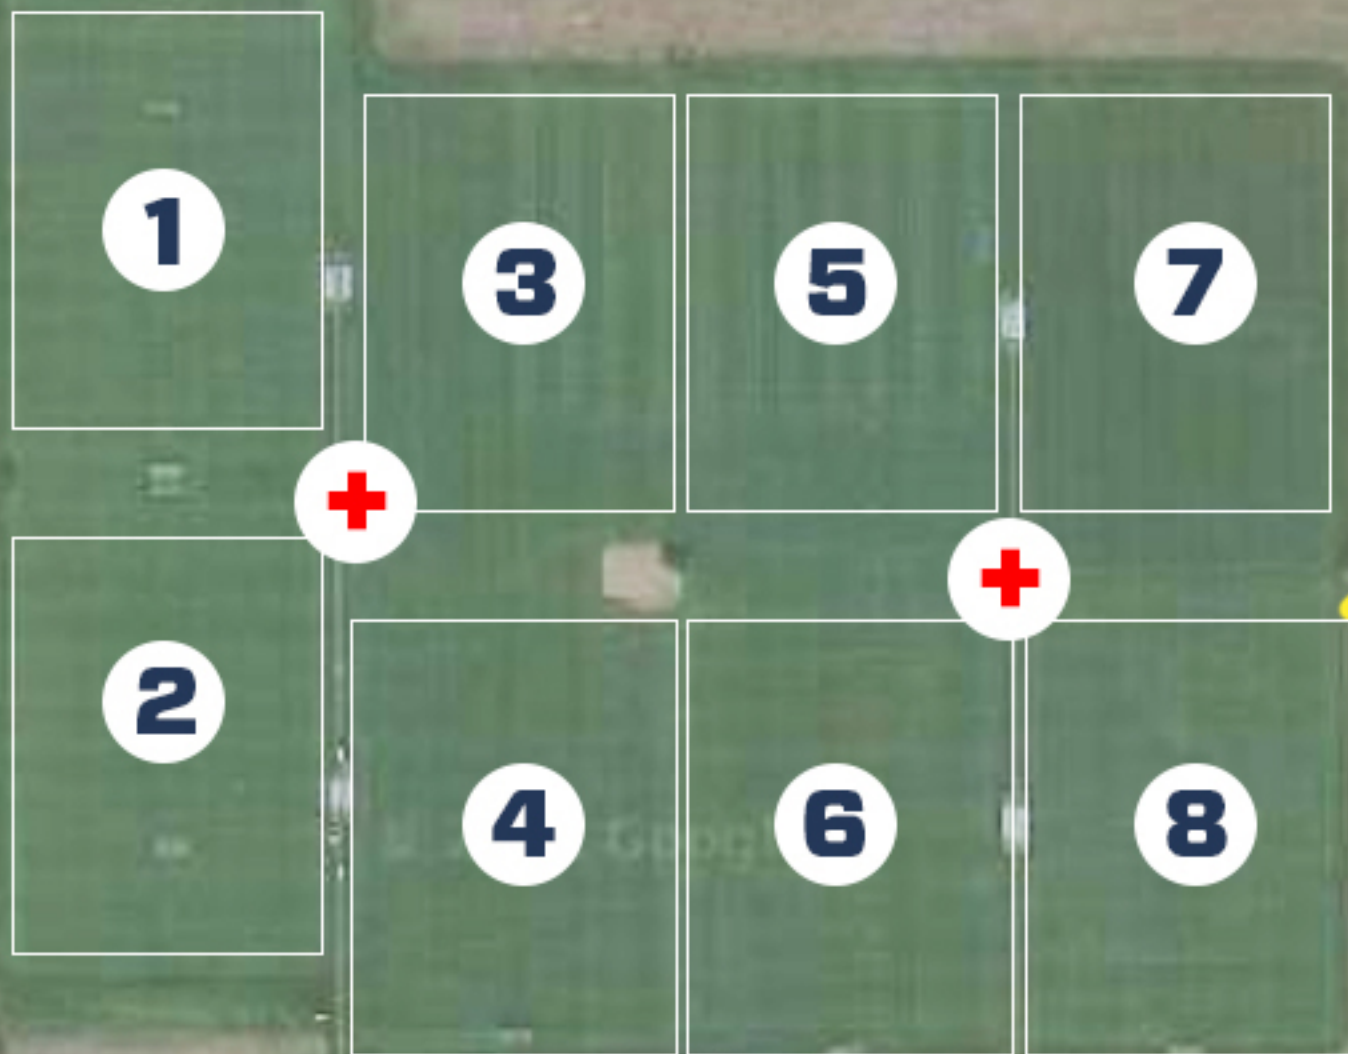

^^^
TO OMNI HOTEL

P

M

HQ

- # FIELD NUMBER
- M MERCHANDISE
- + MEDICAL
- P TEAM PARKING
- HQ HEADQUARTERS
- | WALKWAY TO FIELDS

ADDRESS:
 OMNI ORLANDO RESORT AT CHAMPIONSGATE, 1500 MASTERS BLVD
 CHAMPIONSGATE, FL 33896